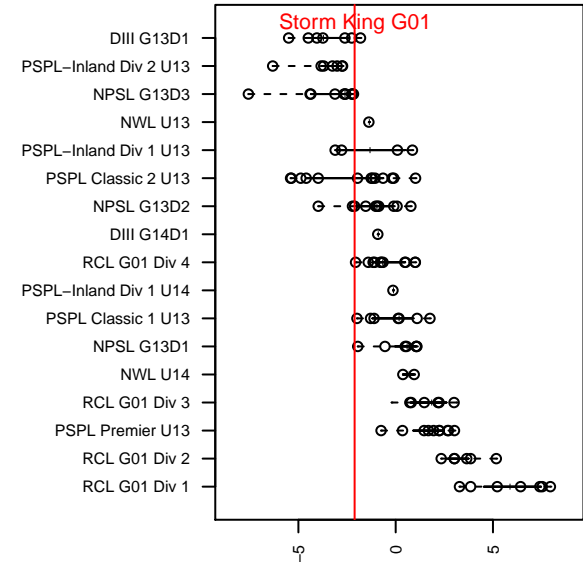

Storm King G01

Storm King SC
Port Angeles, WA
G01 total strength=651
attack=0.9 defense=0.4
fall league = NPSL G13D2

alt names used:
Storm King G01

Venues played:
2014 Dungeness Cup GU13
2014 NPSL G13D2

**attack and defense variance (black dot)
relative to other teams
and top 10 in region**

**attack and defense rating
relative to others at age
and all opponents in last 13 months**

Performance relative to 13 month average

Performance relative to 13 month average

date	home		away		venue	pred.home	pred.away
2014-11-22	Seattle United NE Blue G01	2	Storm King G01	2	2014 NPSL G13D2	1.72	1.16
2014-11-15	Storm King G01	6	Newport FC Tenacity G01	1	2014 NPSL G13D2	2.68	0.73
2014-11-08	Storm King G01	1	MIFC Thunder G01	2	2014 NPSL G13D2	0.93	1.97
2014-11-01	NSC Reign G01	5	Storm King G01	0	2014 NPSL G13D2	4.79	1.05
2014-10-25	Storm King G01	1	FME Fusion G01	2	2014 NPSL G13D2	0.67	5.01
2014-10-18	Seattle United W Blue G01	2	Storm King G01	0	2014 NPSL G13D2	2.39	1.02
2014-10-04	MIFC Thunder G01	2	Storm King G01	0	2014 NPSL G13D2	1.97	0.93
2014-09-27	Storm King G01	2	Seattle United NE Blue G01	1	2014 NPSL G13D2	1.16	1.72
2014-09-20	Newport FC Tenacity G01	1	Storm King G01	0	2014 NPSL G13D2	0.73	2.68
2014-09-13	Storm King G01	1	BIFC Blue G01	2	2014 NPSL G13D2	0.87	3.49
2014-09-06	Seattle United Shoreline Blue G01	7	Storm King G01	0	2014 NPSL G13D2	2.80	1.26
2014-08-03	Wenatchee Fire Black G01	1	Storm King G01	0	2014 Dungeness Cup GU13	2.95	0.63
2014-08-02	XUnk Pumas G01	6	Storm King G01	3	2014 Dungeness Cup GU13	5.77	1.33
2014-08-02	Storm King G01	1	Wenatchee Fire Black G01	5	2014 Dungeness Cup GU13	0.63	2.95